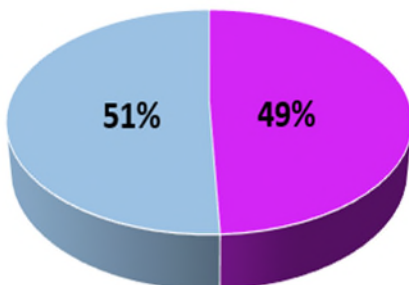

35//50 INITIATIVE STATISTICS 2020-2021

We have compiled the following statistics to identify and acknowledge where we need to improve.

WWPT Board of Directors As of July 2021

(Total: 10)

30 // 70

■ IBPOC ■ WHITE

■ FEMALE & NON-BINARY ■ MALE

WWPT Staff As of July 2021

(TOTAL: 5)

20 // 80

■ IBPOC ■ WHITE

■ FEMALE & NON-BINARY ■ MALE

WWPT Artists 2020-2021 Season

PAID

(TOTAL: 71)

49 // 65

■ IBPOC ■ WHITE

■ FEMALE & NON-BINARY ■ MALE

WWPT Artists 2020-2021 Season

PAID + NON-PAID

(TOTAL: 83)

57 // 64