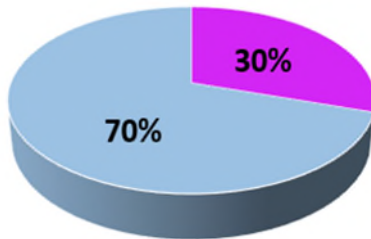

35//50 INITIATIVE STATISTICS 2020-2021

We have compiled the following statistics to identify and acknowledge where we need to improve.

WWPT Board of Directors As of July 2021

(Total: 10)

30 // 70

■ IBPOC ■ WHITE

■ FEMALE & NON-BINARY ■ MALE

WWPT Staff As of July 2021

(TOTAL: 5)

20 // 80

■ IBPOC ■ WHITE

■ FEMALE & NON-BINARY ■ MALE

WWPT Artists 2020-2021 Season

PAID