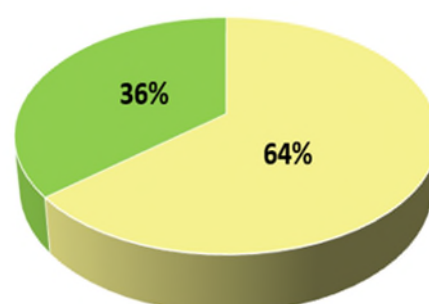

■ FEMALE & NON-BINARY ■ MALE

WWPT Staff As of July 2021

(TOTAL: 5)

20 // 80

■ IBPOC ■ WHITE

■ FEMALE & NON-BINARY ■ MALE

WWPT Artists 2020-2021 Season

PAID

(TOTAL: 71)

49 // 65

■ IBPOC ■ WHITE

■ FEMALE & NON-BINARY ■ MALE

WWPT Artists 2020-2021 Season

PAID + NON-PAID

(TOTAL: 83)

57 // 64