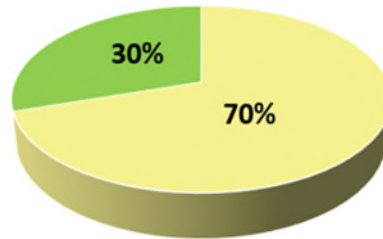

35//50 INITIATIVE STATISTICS 2020-2021

We have compiled the following statistics to identify and acknowledge where we need to improve.

WWPT Board of Directors As of July 2021

(Total: 10)

30 // 70

■ IBPOC ■ WHITE

■ FEMALE & NON-BINARY ■ MALE

WWPT Staff As of July 2021

(TOTAL: 5)

20 // 80

■ IBPOC ■ WHITE

■ FEMALE & NON-BINARY ■ MALE

WWPT Artists 2020-2021 Season

PAID