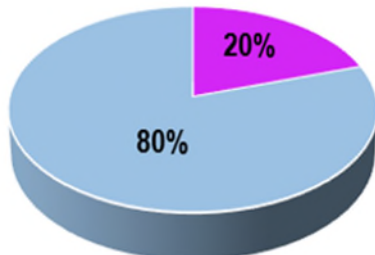

35//50 INITIATIVE STATISTICS 2020-2021

We have compiled the following statistics to identify and acknowledge where we need to improve.

WWPT Board of Directors As of July 2021

(Total: 10)

30 // 70

■ IBPOC ■ WHITE

■ FEMALE & NON-BINARY ■ MALE

WWPT Staff As of July 2021

(TOTAL: 5)

20 // 80

■ IBPOC ■ WHITE

■ FEMALE & NON-BINARY ■ MALE

WWPT Artists 2020-2021 Season

PAID