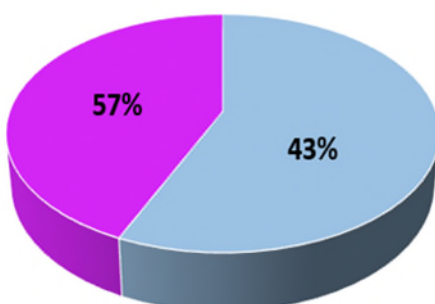

■ FEMALE & NON-BINARY ■ MALE

WWPT Staff As of July 2021

(TOTAL: 5)

20 // 80

■ IBPOC ■ WHITE

■ FEMALE & NON-BINARY ■ MALE

WWPT Artists 2020-2021 Season

PAID

(TOTAL: 71)

49 // 65

■ IBPOC ■ WHITE

■ FEMALE & NON-BINARY ■ MALE

WWPT Artists 2020-2021 Season

PAID + NON-PAID

(TOTAL: 83)

57 // 64

■ IBPOC ■ WHITE

■ FEMALE & NON-BINARY ■ MALE