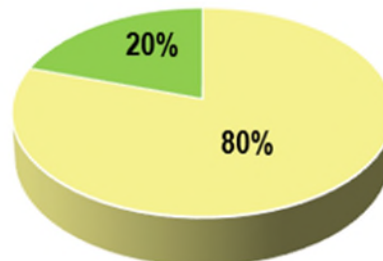

35//50 INITIATIVE STATISTICS 2020-2021

We have compiled the following statistics to identify and acknowledge where we need to improve.

WWPT Board of Directors As of July 2021

(Total: 10)

30 // 70

■ IBPOC ■ WHITE

■ FEMALE & NON-BINARY ■ MALE

WWPT Staff As of July 2021

(TOTAL: 5)

20 // 80

■ IBPOC ■ WHITE

■ FEMALE & NON-BINARY ■ MALE

WWPT Artists 2020-2021 Season

PAID