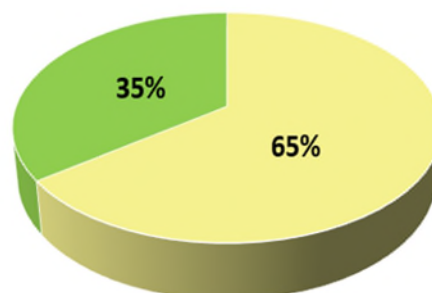

35//50 INITIATIVE STATISTICS 2020-2021

We have compiled the following statistics to identify and acknowledge where we need to improve.

WWPT Board of Directors As of July 2021

(Total: 10)

30 // 70

■ IBPOC ■ WHITE

■ FEMALE & NON-BINARY ■ MALE

WWPT Staff As of July 2021

(TOTAL: 5)

20 // 80

■ IBPOC ■ WHITE

■ FEMALE & NON-BINARY ■ MALE

WWPT Artists 2020-2021 Season

PAID

(TOTAL: 71)

49 // 65

■ IBPOC ■ WHITE

■ FEMALE & NON-BINARY ■ MALE

WWPT Artists 2020-2021 Season

PAID + NON-PAID

(TOTAL: 83)

57 // 64