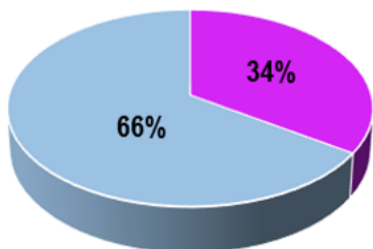

**WWPT Board of Directors As of July 2020**

(Total: 10)

■ IBPOC ■ WHITE

**20 // 60**

■ FEMALE & NON-BINARY ■ MALE

**WWPT Staff As of July 2020**

(TOTAL: 5)

■ IBPOC ■ WHITE

**20 // 80**

■ FEMALE & NON-BINARY ■ MALE

**WWPT Artists 2019-2020 Season**

(TOTAL: 47)

■ IBPOC ■ WHITE

**39 // 63**

■ FEMALE & NON-BINARY ■ MALE

**STAFF, BOARD and ARTISTS COMBINED  
2019-2020 SEASON**

■ IBPOC ■ WHITE

**34 // 64**

■ FEMALE & NON-BINARY ■ MALE