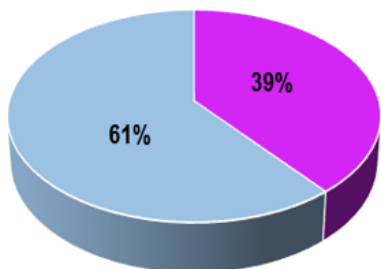

**WWPT Board of Directors As of July 2020**

(Total: 10)

■ IBPOC ■ WHITE

**20 // 60**

■ FEMALE & NON-BINARY ■ MALE

**WWPT Staff As of July 2020**

(TOTAL: 5)

■ IBPOC ■ WHITE

**20 // 80**

■ FEMALE & NON-BINARY ■ MALE

**WWPT Artists 2019-2020 Season**

(TOTAL: 47)

■ IBPOC ■ WHITE

**39 // 63**

■ FEMALE & NON-BINARY ■ MALE

**STAFF, BOARD and ARTISTS COMBINED  
2019-2020 SEASON**