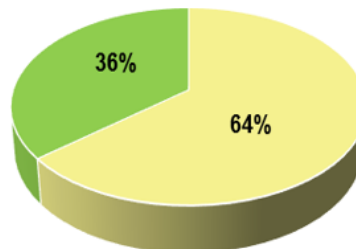

■ FEMALE & NON-BINARY ■ MALE