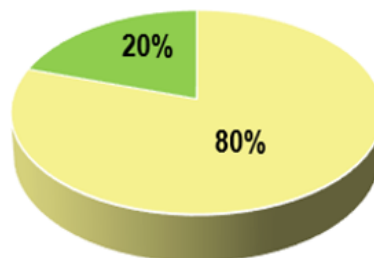

**WWPT Board of Directors As of July 2020**

(Total: 10)

■ IBPOC ■ WHITE

**20 // 60**

■ FEMALE & NON-BINARY ■ MALE

**WWPT Staff As of July 2020**

(TOTAL: 5)

■ IBPOC ■ WHITE

**20 // 80**

■ FEMALE & NON-BINARY ■ MALE

**WWPT Artists 2019-2020 Season**

(TOTAL: 47)

■ IBPOC ■ WHITE

**39 // 63**

■ FEMALE & NON-BINARY ■ MALE

**STAFF, BOARD and ARTISTS COMBINED  
2019-2020 SEASON**