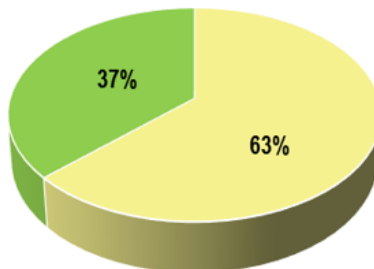

**20 // 80**

■ FEMALE & NON-BINARY ■ MALE

**WWPT Artists 2019-2020 Season**

(TOTAL: 47)

■ IBPOC ■ WHITE

**39 // 63**

■ FEMALE & NON-BINARY ■ MALE

**STAFF, BOARD and ARTISTS COMBINED  
2019-2020 SEASON**

■ IBPOC ■ WHITE

**34 // 64**

■ FEMALE & NON-BINARY ■ MALE