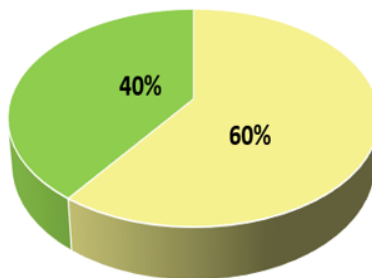

**WWPT Board of Directors As of July 2020**

(Total: 10)

■ IBPOC ■ WHITE

**20 // 60**

■ FEMALE & NON-BINARY ■ MALE

**WWPT Staff As of July 2020**

(TOTAL: 5)

■ IBPOC ■ WHITE

**20 // 80**

■ FEMALE & NON-BINARY ■ MALE

**WWPT Artists 2019-2020 Season**

(TOTAL: 47)

■ IBPOC ■ WHITE

**39 // 63**

■ FEMALE & NON-BINARY ■ MALE

**STAFF, BOARD and ARTISTS COMBINED  
2019-2020 SEASON**