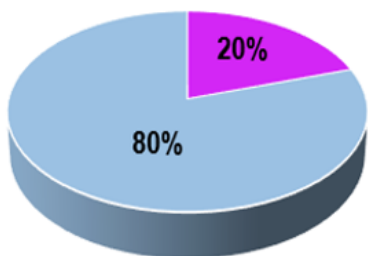

**WWPT Board of Directors As of July 2020**

(Total: 10)

■ IBPOC ■ WHITE

**20 // 60**

■ FEMALE & NON-BINARY ■ MALE

**WWPT Staff As of July 2020**

(TOTAL: 5)

■ IBPOC ■ WHITE

**20 // 80**

■ FEMALE & NON-BINARY ■ MALE

**WWPT Artists 2019-2020 Season**

(TOTAL: 47)

■ IBPOC ■ WHITE

**39 // 63**

■ FEMALE & NON-BINARY ■ MALE

**STAFF, BOARD and ARTISTS COMBINED  
2019-2020 SEASON**