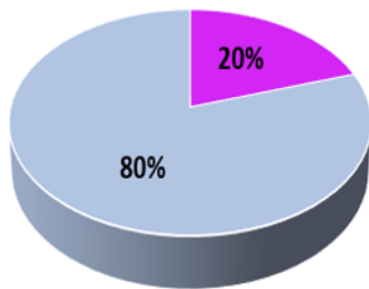

**WWPT Board of Directors As of July 2020**

(Total: 10)

■ IBPOC ■ WHITE

**20 // 60**

■ FEMALE & NON-BINARY ■ MALE

**WWPT Staff As of July 2020**

(TOTAL: 5)

■ IBPOC ■ WHITE

**20 // 80**

■ FEMALE & NON-BINARY ■ MALE

**WWPT Artists 2019-2020 Season**

(TOTAL: 47)

■ IBPOC ■ WHITE

**39 // 63**

■ FEMALE & NON-BINARY ■ MALE

**STAFF, BOARD and ARTISTS COMBINED  
2019-2020 SEASON**